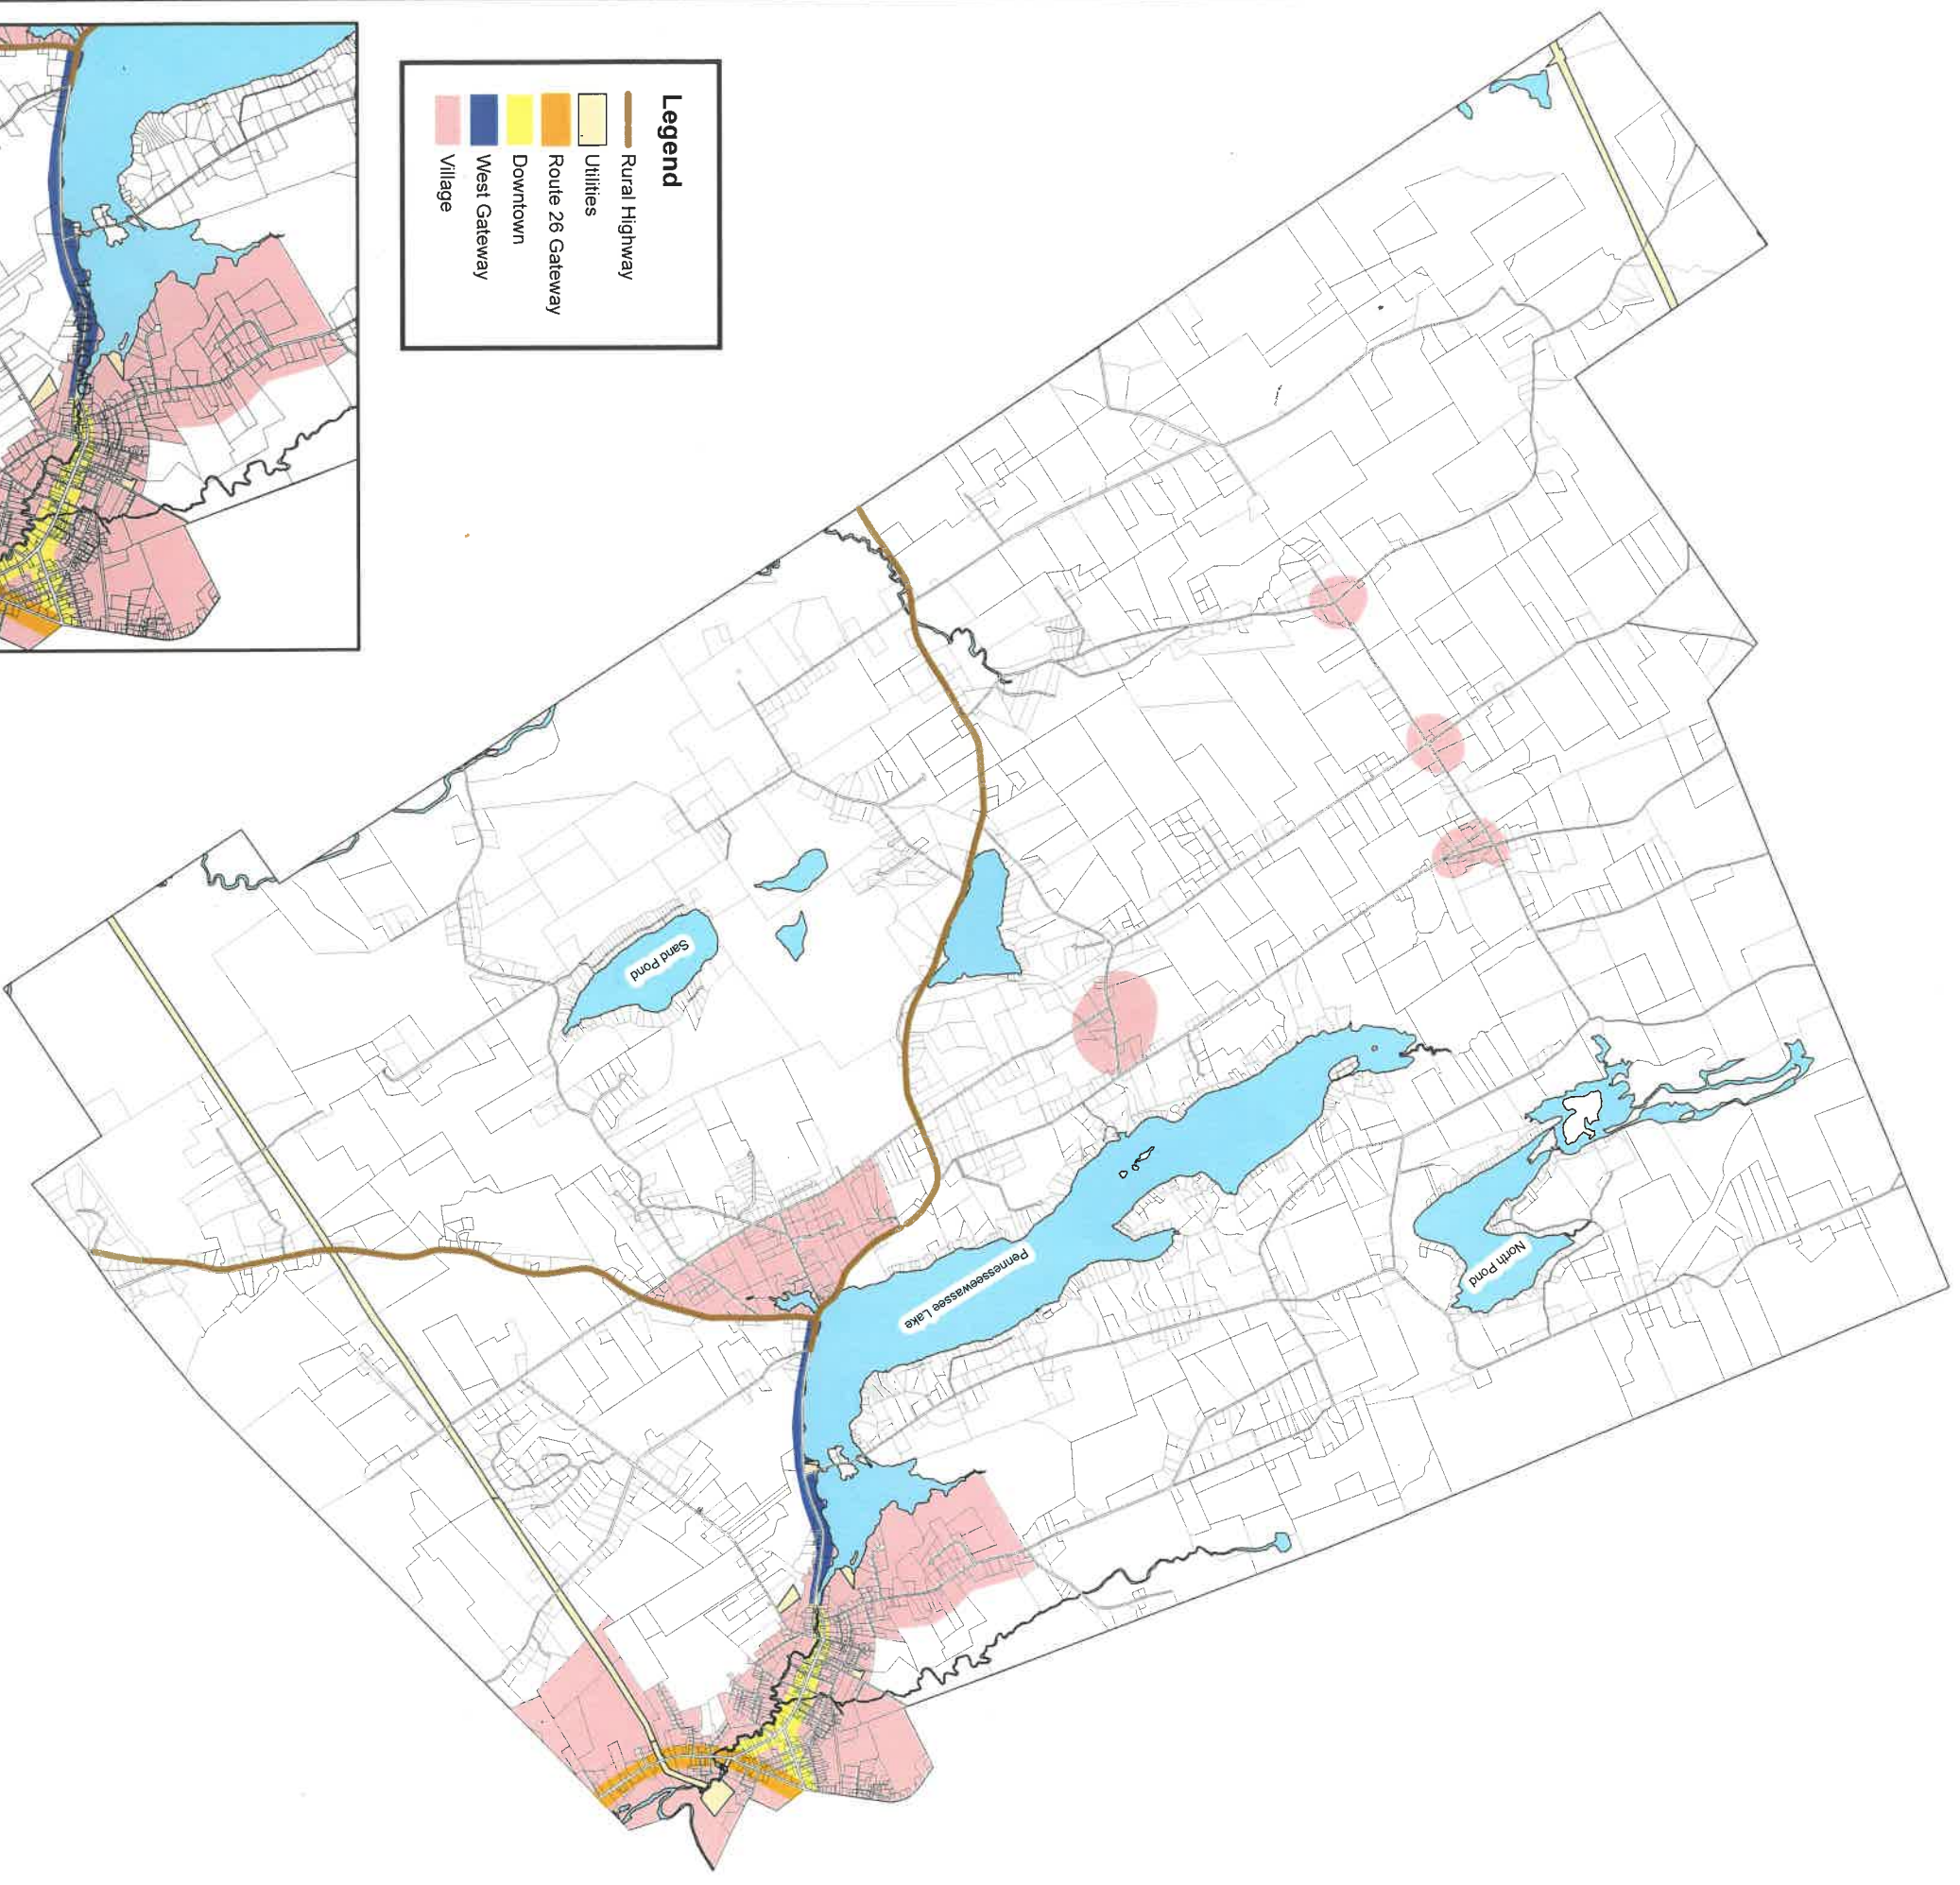

# Norway Sign District Map Proposed June 17, 2024

**Legend**

- Rural Highway
- Utilities
- Route 26 Gateway
- Downtown
- West Gateway
- Village