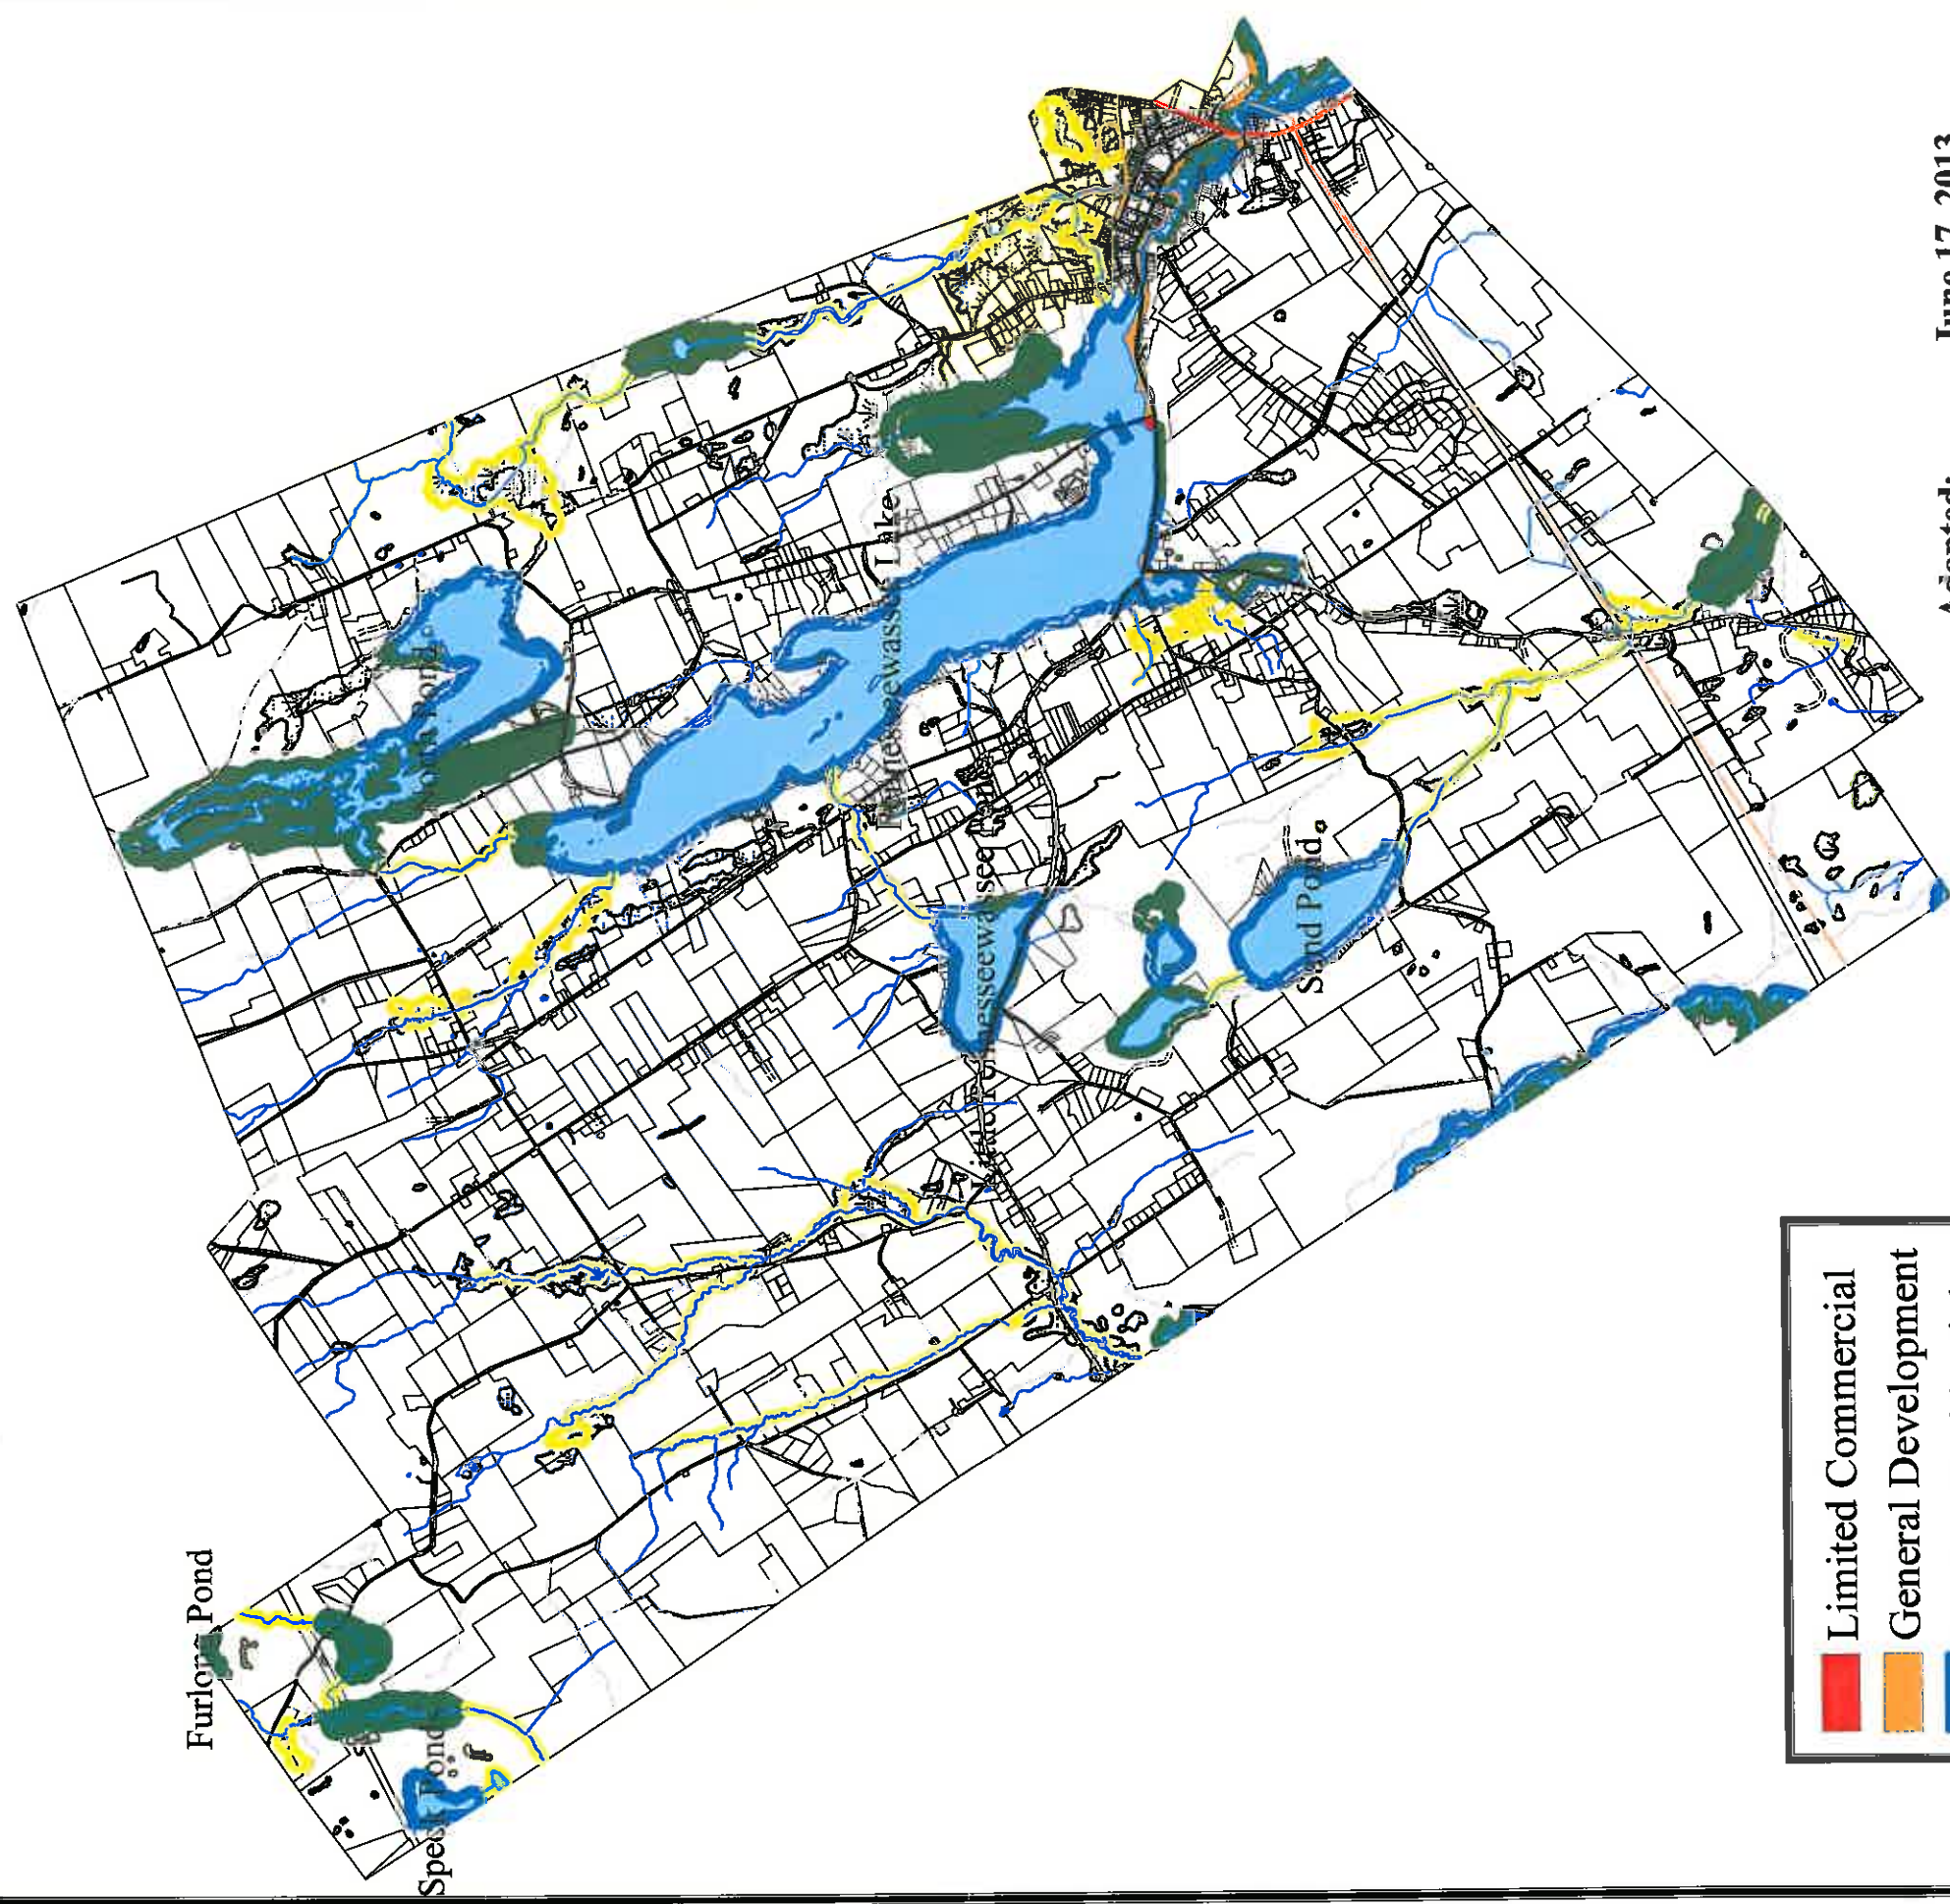

Norway, Maine Official Shoreland Zoning Map

	Limited Commercial
	General Developmental
	Limited Residential
	Resource Protection
	Stream Protection
	Wetlands

Adopted: June 17, 2013
 Effective Date:
 Amended:

Waterfowl and Wading Bird habitat Values
 Based on 2010 Information From the
 Maine Department of Inland Fisheries and Wildlife.